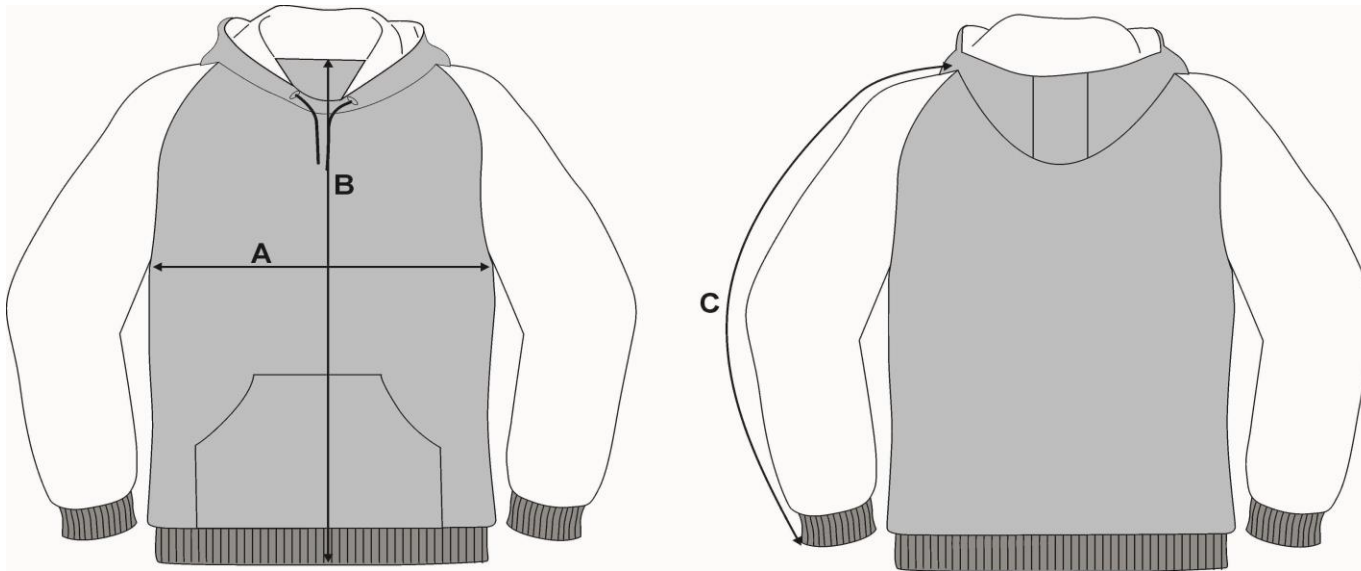

Men Hoodie

Specification:

01/G

Code:

G01

			140	152	164	XS	S	M	L	XL	2XL	3XL	4XL
A			87	93	99	101	105	113	121	129	137	145	153
B			55	60	65	70	72	74	77	80	83	86	89
C			59	64	69	77	83	83	85	87	89	91	93